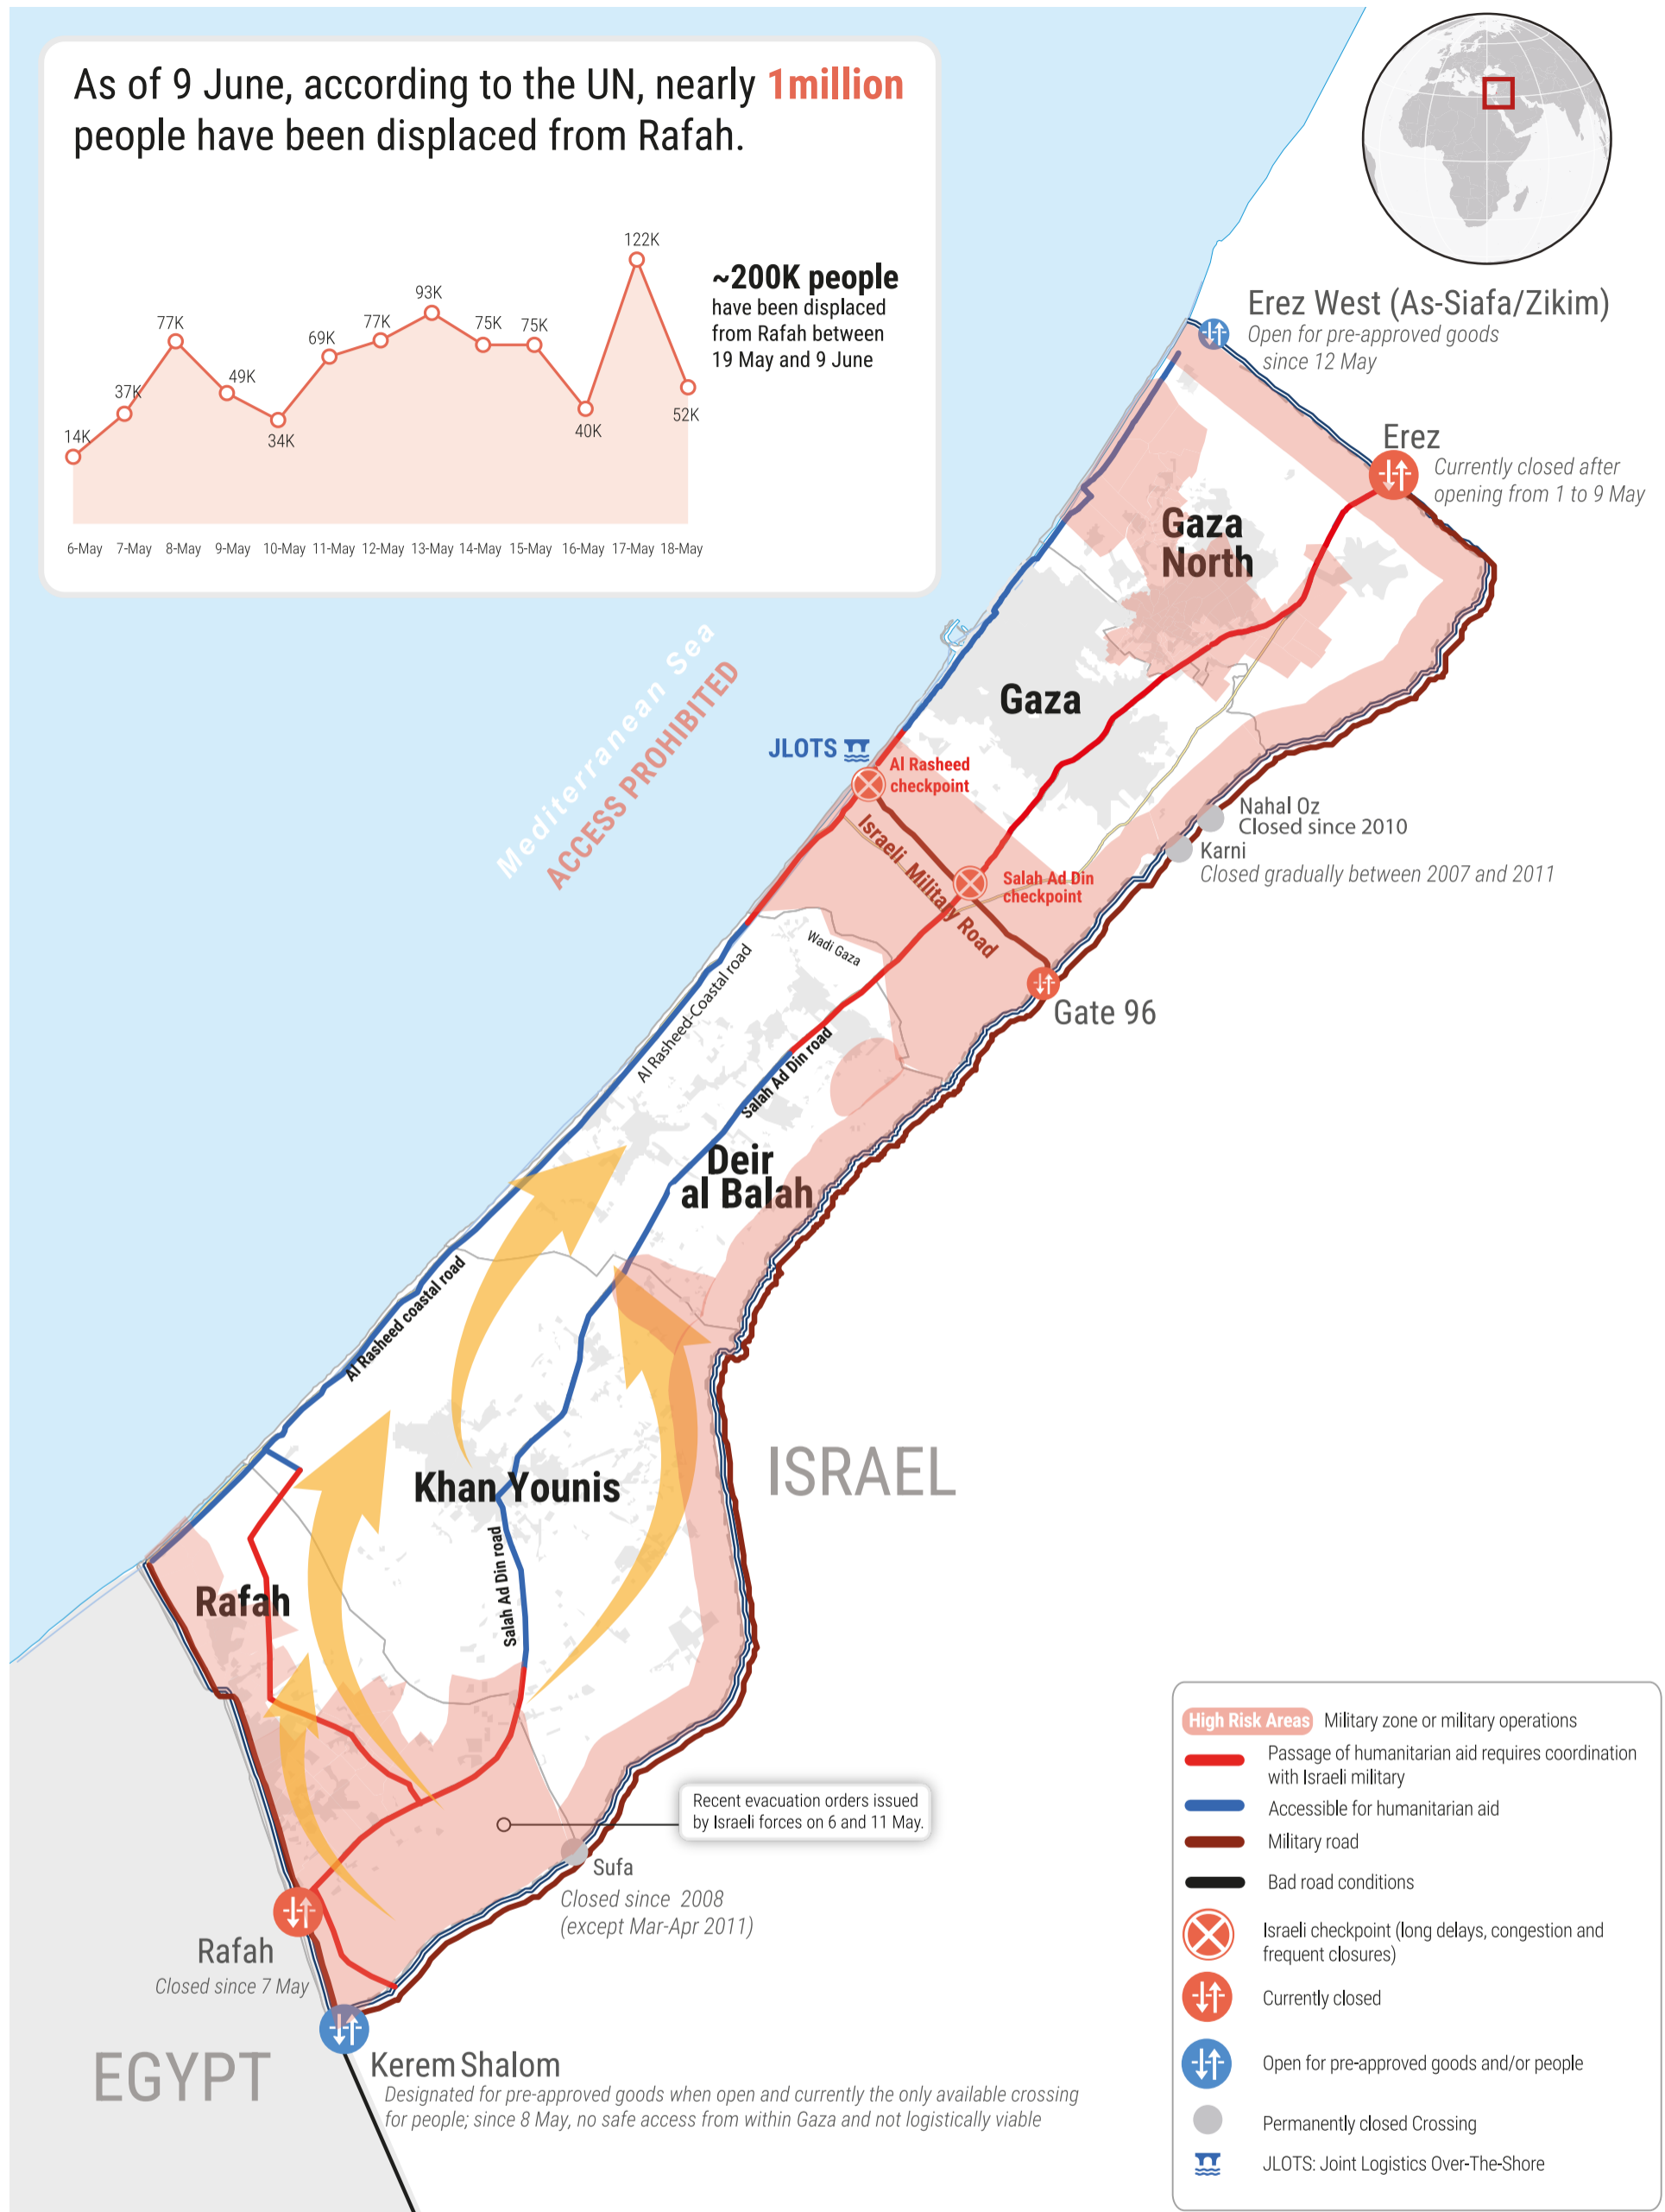

Gaza Strip: Internal Displacement from Rafah Governorate | 9 June 2024

10 Jun 2024

Gaza Strip: Internal Displacement from Rafah Governorate | 9 June 2024

As of 9 June, according to the UN, nearly **1 million** people have been displaced from Rafah.

~200K people have been displaced from Rafah between 19 May and 9 June

High Risk Areas Military zone or military operations

- Passage of humanitarian aid requires coordination with Israeli military
- Accessible for humanitarian aid
- Military road
- Bad road conditions
- ⊗ Israeli checkpoint (long delays, congestion and frequent closures)
- ↕ Currently closed
- ↕ Open for pre-approved goods and/or people
- Permanently closed Crossing
- ⚓ JLOTS: Joint Logistics Over-The-Shore