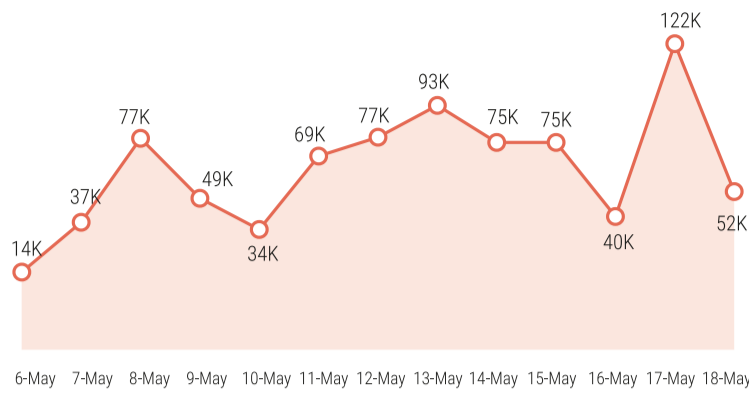

Gaza Strip: Internal Displacement from Rafah Governorate | 9 June 2024

10 Jun 2024

Gaza Strip: Internal Displacement from Rafah Governorate | 9 June 2024

As of 9 June, according to the UN, nearly **1 million** people have been displaced from Rafah.

~200K people have been displaced from Rafah between 19 May and 9 June

High Risk Areas Military zone or military operations

- Passage of humanitarian aid requires coordination with Israeli military
- Accessible for humanitarian aid
- Military road
- Bad road conditions
- ⊗ Israeli checkpoint (long delays, congestion and frequent closures)
- ↕ Currently closed
- ↕ Open for pre-approved goods and/or people
- Permanently closed Crossing
- ⚓ JLOTS: Joint Logistics Over-The-Shore